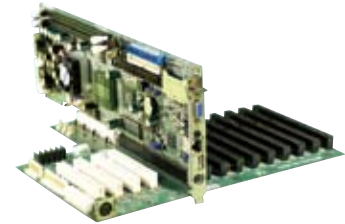

PCI/PX Backplane

Support PCI and ISA Slot on one backplane ! For PICMG1.0 Single board computer

The advantages of using this series of PICMG1.0 cards are numerous:

1. Supports standard PICMG version 1.0 slot on the PCI/PX series passive backplane.
2. Compatible with all available PCI/ISA cards PCI/PX backplane is also integrated with the ROCKY series Card slot.

Selection Guide

 PAC series wall-mount Chassis

 4U Rack-mount Chassis

 2U Rack-mount Chassis

Model	PCI-4S-RS-R40	PCI-5S-RS-R40	PCI-5S2A-R40 PCI-5S2-RS-R40	PCI-6S-RS-R40	PCI-7S-RS-R40	PCI-8S-RS-R40	PX-8S-RS-R40
Total Slot	4	5	5	6	7	8	8
PCI Slot	3	3	4	4	4	4	6
ISA Slot	1	2	1	2	3	4	2
PSU Type	ATX/AT	ATX/AT	ATX/AT	ATX/AT	ATX/AT	ATX/AT	ATX/AT
Chassis	PAC-42GF-R20		RACK-500G-R20	PAC-106G-R20 PAC-107G-R20 PAC-1000G	PAC-1700G		

Model	PCI-10S-RS-R40	PX-10S-RS-R40	PCI-10S2-RS-R40	PCI-12S-RS-R40	PCI-13SD-RS-R40	PCI-14S-RS-R40	PCI-14S2-RS-R40
Total Slot	10	10	10	12	13	14	14
PCI Slot	4	7	4	4	3+4	4	4
ISA Slot	5	3	5	7	3+3	9	8
PSU Type	ATX/AT	ATX/AT	ATX/AT	ATX/AT	ATX/AT	ATX/AT	ATX/AT
Chassis	PAC-125G-R20 RACK-900G	PAC-125G-R20	RACK-900G	RACK-814G-R20 RACK-3000G-R20	RACK-305G-R20 RACK-360G-R20 RACK-814G-R20 RACK-3000G-R20	RACK-814G-R20	RACK-305G-R20 RACK-360G-R20 RACK-814G-R20 RACK-3000G-R20
Note					for Dual System		

Model	PCI-14S3-RS-R40	PX-18SQ-RS-R40	PX-14S2-RS-R40	PX-14S3-RS-R40	PX-14S5-RS-R40	PCI-19S-RS-R40	PX-20S2-RS-R40	PX-20S3-RS-R40
Total Slot	14	18	14	14	14	19	20	20
PCI Slot	4	12	7	12	7	4	17	18
ISA Slot	9	2	6	2	6	14	3	1
PSU Type	ATX/AT	ATX	ATX/AT	ATX/AT	ATX/AT	ATX/AT	ATX/AT	ATX/AT
Chassis	RACK-305G RACK-360G RACK-814G RACK-3000G	RACK-4000B	RACK-814G RACK-3000G	RACK-305G RACK-360G RACK-814G RACK-3000G	RACK-305G RACK-360G RACK-814G RACK-3000G	RACK-3200G RACK-3035G	RACK-3200G RACK-3035G	RACK-3200G RACK-3035G