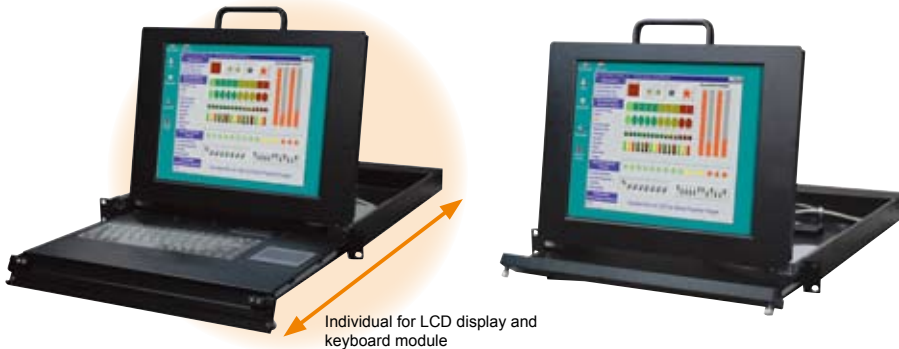

LKM-935G/9358G

15" LCD 5-in-1 1U Height Drawer with Individual Monitor and Keyboard module

Individual for LCD Display and Keyboard!
Five functions: LCD monitor, keyboard, mouse, speaker and KVMA switch

Two self-click prevents the keyboard from sliding in shaking

Main Features

1. Outstanding LCD module: channel change control, auto scan control, editable station name.
2. KVMA switch: 8 port KVMA switch can be manually or auto-metrically set via LCD module
3. Standard support of English version keyboard, Option Japanese, German, French, Italian version keyboard support
4. Embedded within speaker specified on alarm warning notice or audio application
5. Hot-pluggable-Add or remove computers without having to power down the switch
6. Individual Monitor and Keyboard module

Specifications

1U Height designed to save RACK space

Computer Connections	LKM-935 Series = 1, LKM-9358 Series = 8
LCD size	15" high brightness TFT LCD
Resolution (H x V)	1024x768 (XGA)
Luminance (cd/m²)	350 cd/m ²
Display Color	262K
Pixel Pitch (mm)	0.297
Contrast Ratio	400:1
View Angle (H/V)	120/100
LCD MTBF	50000 hrs
Keyboard and Key Pad	88 standard keys with stouch pad supports English, Japanese, German, French, Italian keyboard
Alarm / Audio function	Available via two internal speakers (1W, with audio on/off switch)
OSD	Built-in OSD (On Screen Display) for user adjustments, including H/V position, Color, Size, ...etc
Power Adapter	45W
Color	Standard color are Black (PANTONE Black C) or White (PANTONE 413C)
Vibration	5~17Hz, 0.1" double amplitude displacement 17~640Hz, 1.5G acceleration peak to peak
Shock	10G acceleration peak to peak (11ms)
Temperature	0°C ~ 50°C
Humidity	5-95%, non-condensing
Dimensions (WxHxD mm)	482 x 366.5 x 536
LCM	8 Port KVMA Models Only