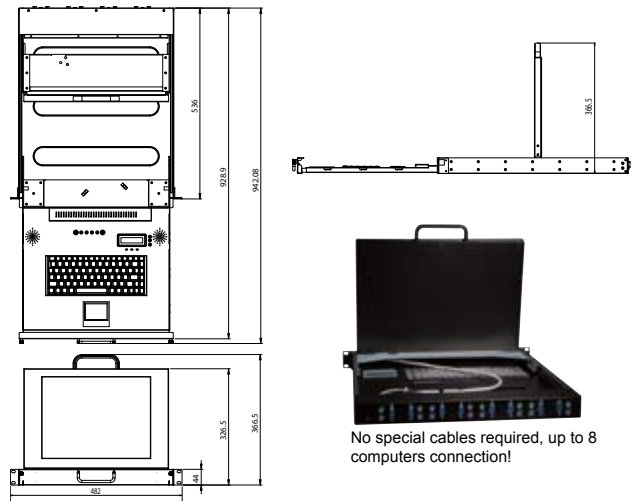

Ordering Information

LKM-935G [C] - [L]	Single Input 15.1" LCD/Keyboard/Mouse/Speaker 1U drawer AC Input with individual Monitor and Keyboard module
LKM-935G [C] T - [L]	Single input 15.1" LCD/Keyboard/Mouse/Speaker 1U drawer 48VDC Input with individual Monitor and Keyboard module
LKM-935G [C] - C - [L]	Single input 15.1" LCD/Keyboard/Mouse/Speaker 1U drawer 24VDC Input with individual Monitor and Keyboard module
LKM-9358G [C] - [L]	8 input 15.1" LCD/Keyboard/Mouse/Speaker 1U drawer AC Input with individual Monitor and Keyboard module
LKM-9358G [C] T - [L]	8 input 15.1" LCD/Keyboard/Mouse/Speaker 1U drawer 48VDC Input with individual Monitor and Keyboard module
LKM-9358G [C] - C - [L]	8 input 15.1" LCD/Keyboard/Mouse/Speaker 1U drawer 24VDC Input with individual Monitor and Keyboard module

[C] Color Code **B**: Black **W**: White

[L] Language Code **EN**: English, **JP**: Japanese, **DE**: German, **FR**: French, **IT**: Italian, **TW**: Traditional Chinese, **SP**: Spanish, **RU**: Russian

Options

LKM-CB18A-RS	1.8M cable set; includes VGA, Keyboard, Mouse and Audio cable.
LKM-CB30A-RS	3.0M cable set; includes VGA, Keyboard, Mouse and Audio cable.
LKM-CB50A-RS	5.0M cable set; includes VGA, Keyboard, Mouse and Audio cable.