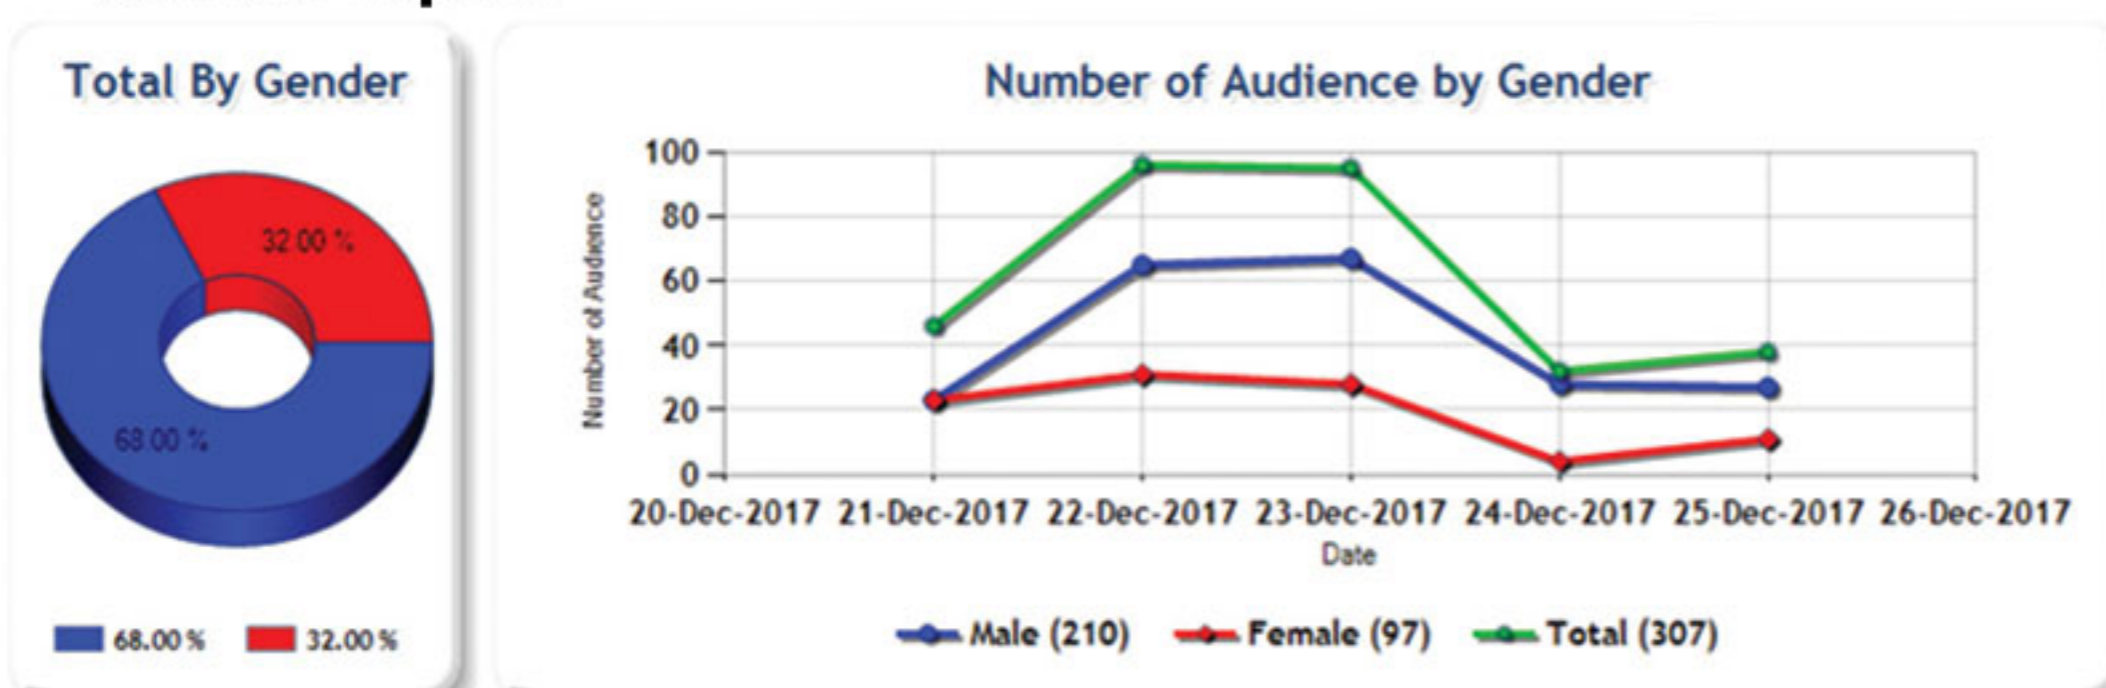

Gender report