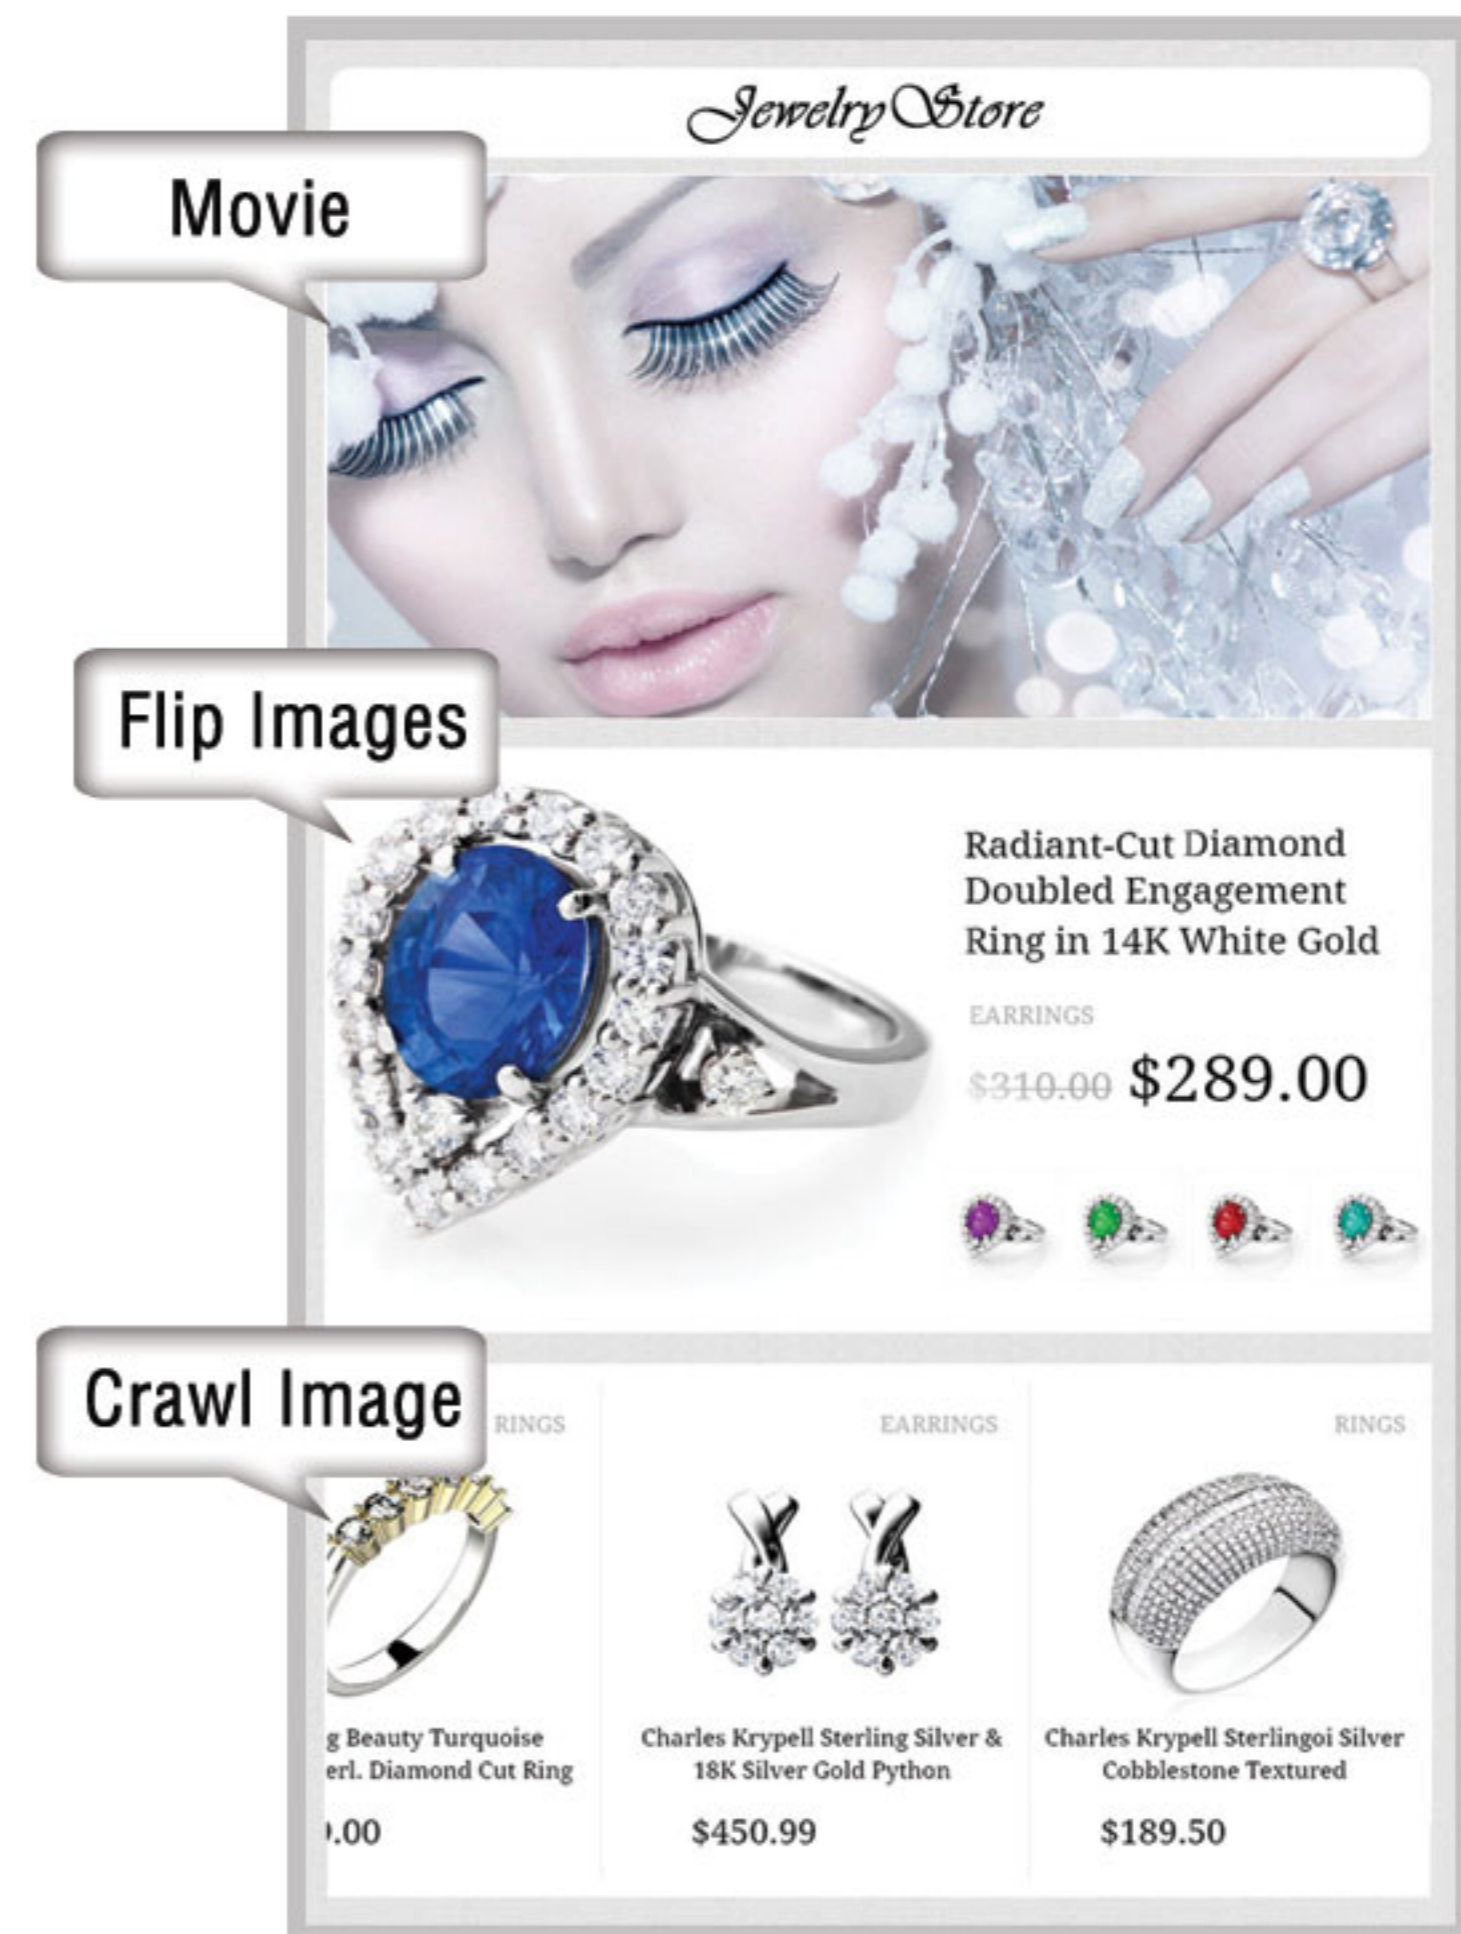

Signage KIOSK Specification

- Size: 42"
- CPU: Intel Core i5
- Memory: 4GB, DDR3
- Storage: 500GB HDD

Signage Software Specification

- Client/ Server architecture
- Central content management
- Drag-and-drop content design
- Supports touch content
- Supports versatile files:
  - Video, Image, Text / Image Crawl, Digital clock, Flash, Spin the Wheel, Live Tag, Queue Number