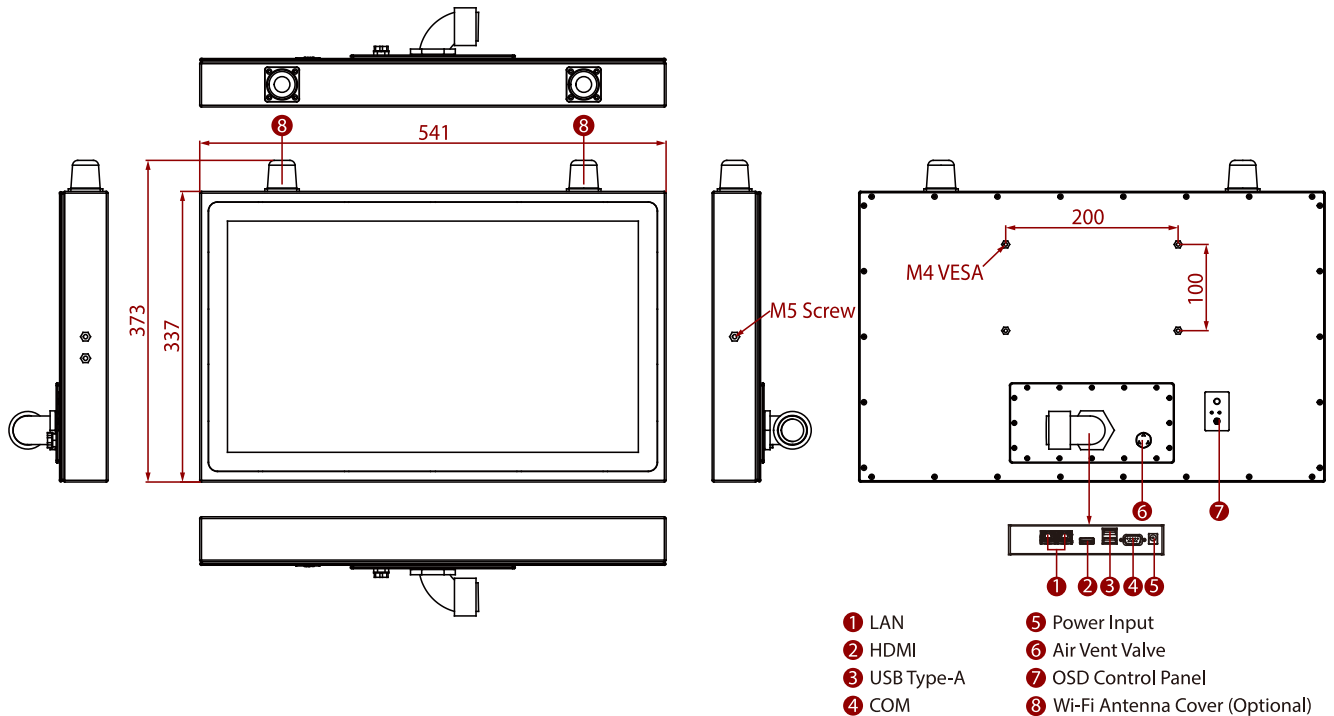

Mechanical

Dimension	541 x 337 x 56.2 mm	Mounting	VESA Mount Yoke Mount
Enclosure	Stainless Housing	Cooling System	Fanless design

Environment

Operating Humidity	10% to 90% (non-condensing)	Operating Temperature	0~45°C
Storage Temperature	-20~60°C	IP rating	IP69K

Certification

Certification	CE, FCC
----------------------	---------

IO Ports

USB Port	2 x USB 3.0	Serial Port	1 x RS232/422/485 (Default RS232) 1 x RS232 (Optional)
-----------------	-------------	--------------------	---

Video	1 x HDMI	LAN	2 x RJ-45
Control			
Button	1 x Power Button		
Accessory			
Accessory	1 x Waterproof Conduit 1.5m 1 x Waterproof Conduit 0.3m 2 x Elbow for connect the conduit 1 x AC to DC power adapter with power cord 1 x D-sub9(male) to RJ45 adapter 1 x D-sub9(female) to RJ45 adapter 1 x External RJ45 male to male cable Driver CD & Manual VESA screws	Optional Accessory	1 x Open wire cable for phoenix connector (Optional) Yoke mount stand kit (Optional)
Power			
Power Rating	12V DC input		

DIMENSIONS UNIT:MM

Winmate W22IW3S-SPA369-P1

- ① LAN
- ② HDMI
- ③ USB Type-A
- ④ COM
- ⑤ Power Input
- ⑥ Air Vent Valve
- ⑦ OSD Control Panel
- ⑧ Wi-Fi Antenna Cover (Optional)