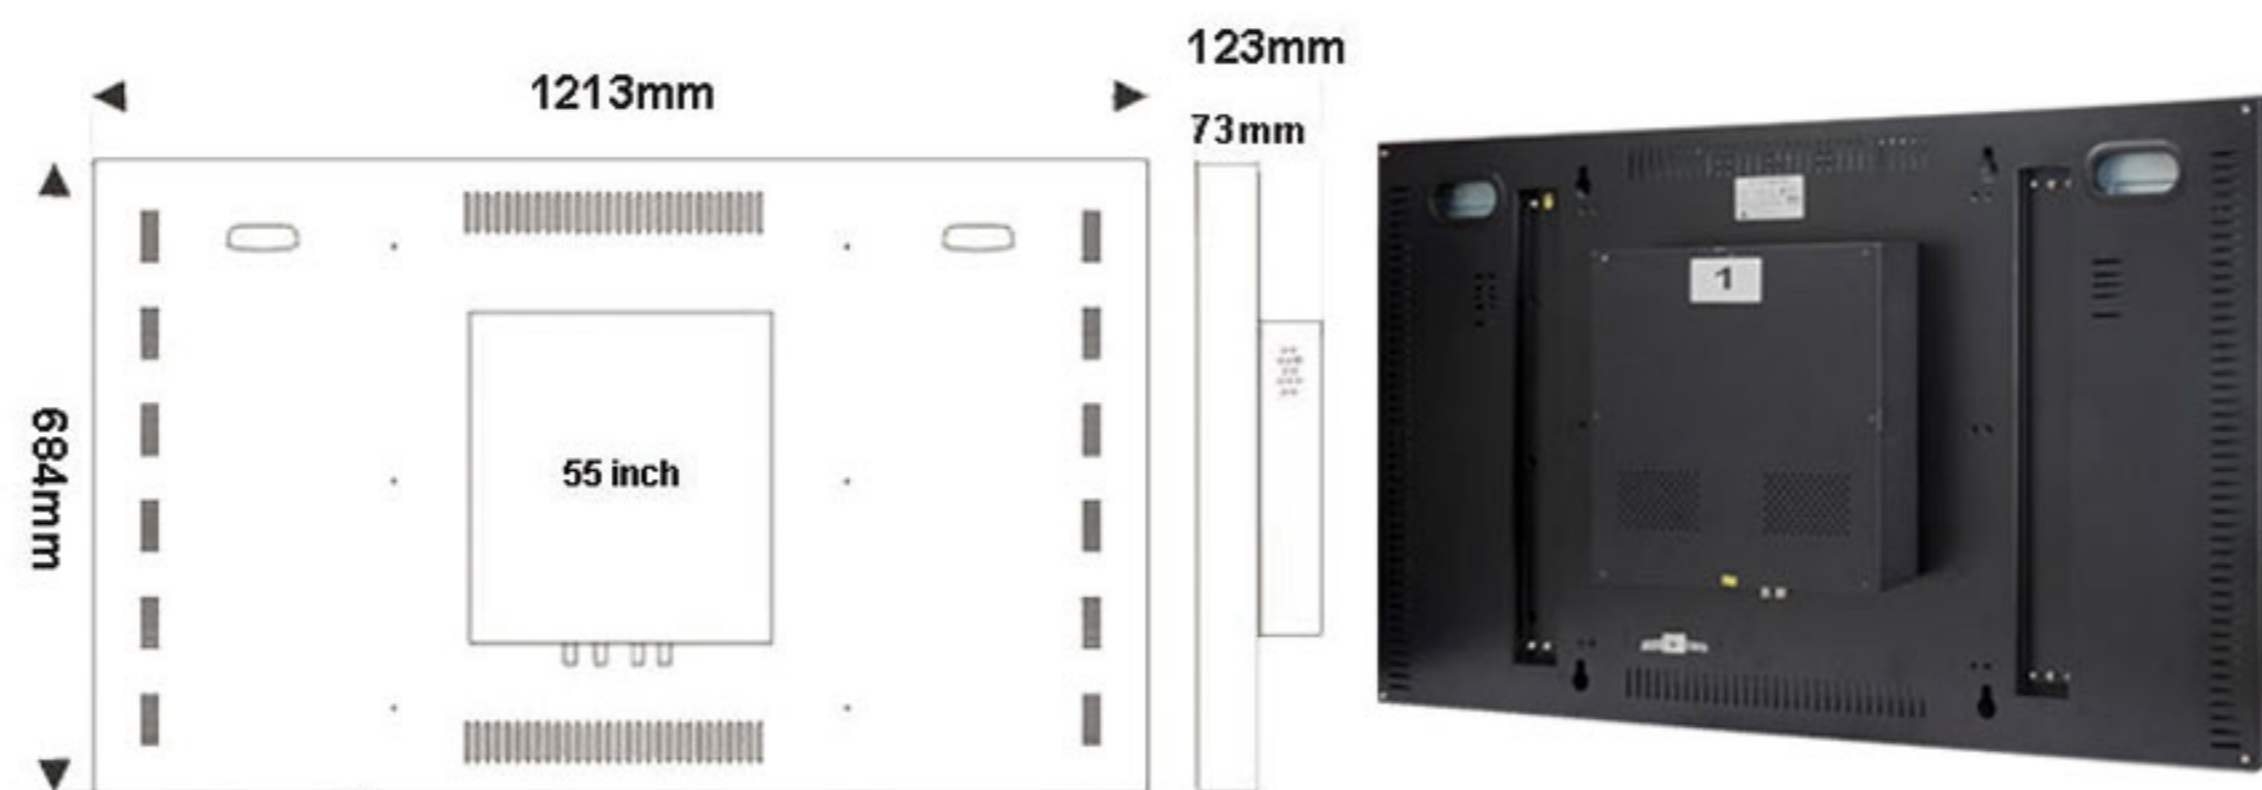

## LCD Specification

- Panel Size: 55"(16:9)
- Brightness :500cd/m2
- Contrast :1400:1
- Respective Rate:1920 x1080
- Gap between panels: 3.5mm
- Backlight: LED
- Power: 300W
- Color: 16.7M
- Control Signal: RS232
- Viewing Angle: V:178°, H:178°

## Configuration

- Support different type of combination: 2x2, 3x3, 5x3, 6x4 etc.

## Software Specification (@Signager)

Design software allows a user to determine a different type of display: 2x2, 3x3, 4x2, etc. The software enables multiple contents (image, video, etc) Split screen is controlled by @Signager content design software.