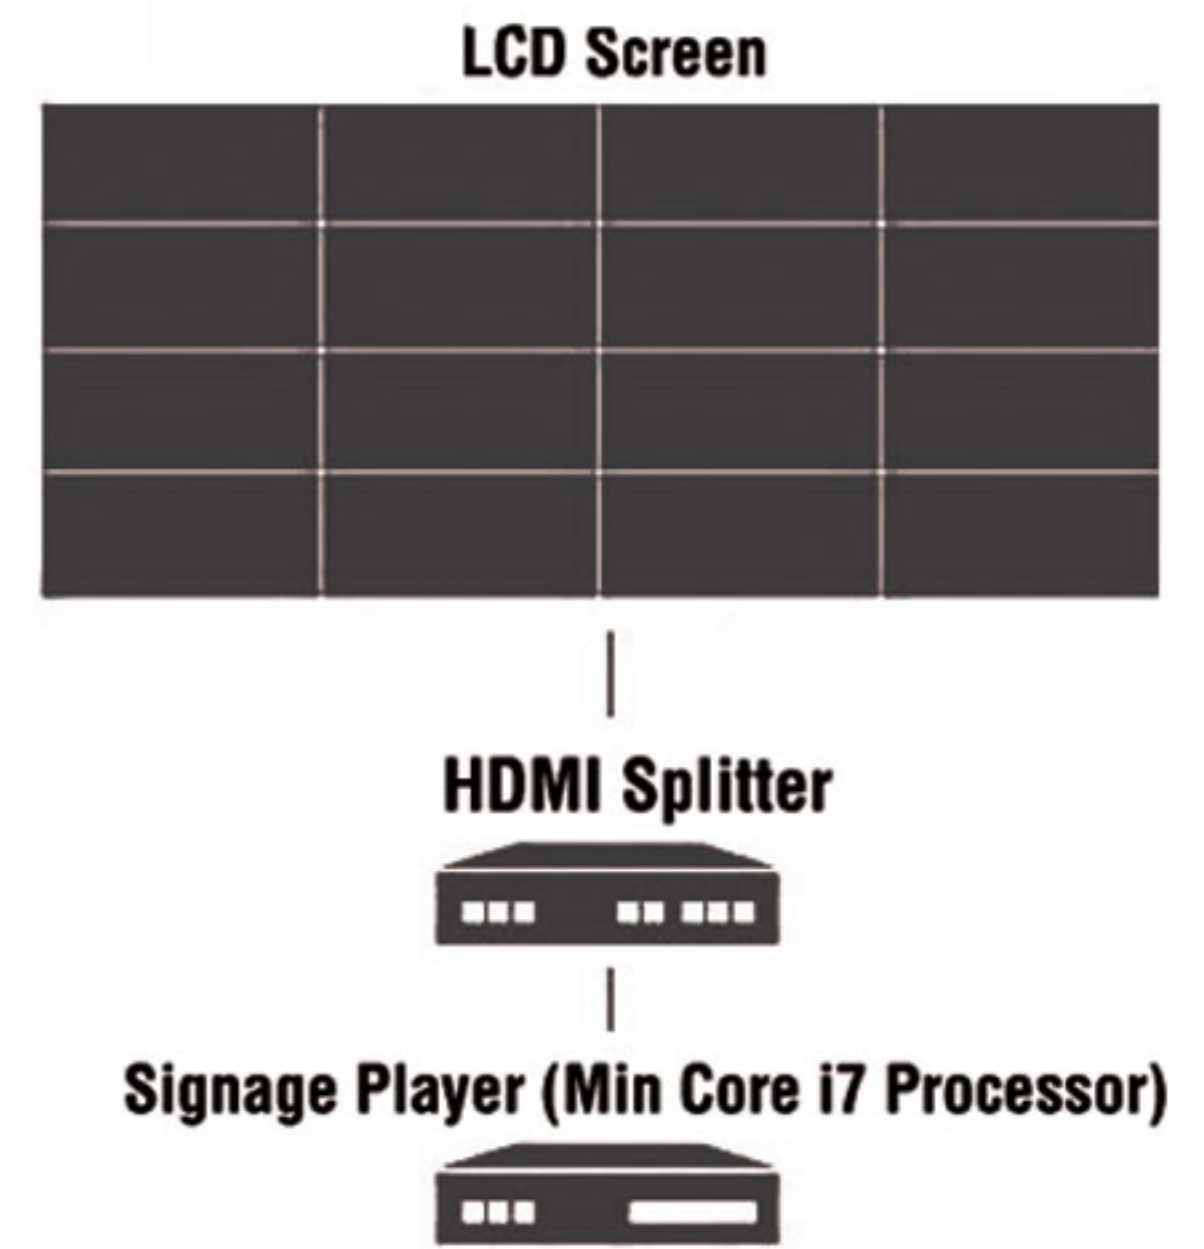

## LCD Specification

- Panel Size: 55"(16:9)
- Brightness :500cd/m2
- Contrast :1400:1
- Respective Rate:1920 x1080
- Gap between panels: 3.5mm
- Backlight: LED
- Power: 300W
- Color: 16.7M
- Control Signal: RS232
- Viewing Angle: V:178°, H:178°

## Configuration

- Support different type of combination: 2x2, 3x3, 5x3, 6x4 etc.

## Software Specification (@Signager)

Design software allows a user to determine a different type of display: 2x2, 3x3, 4x2, etc. The software enables multiple contents (image, video, etc) Split screen is controlled by @Signager content design software.